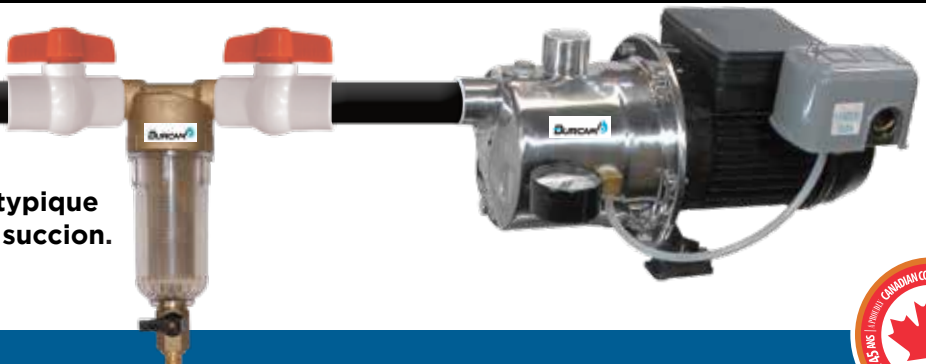

750896N

SAND FILTER

100 meshes/in.

Easy to clean

1" NPT connection

From the well.

Typical installation on the suction pipe.

Water in PUMP SYSTEM

www.burcam.com

750896N

FILTRE À SABLE

100 mailles/po.

Facile à nettoyer

Branchement
1" NPT

En provenance du puits.

Installation typique
au tuyau de succion.