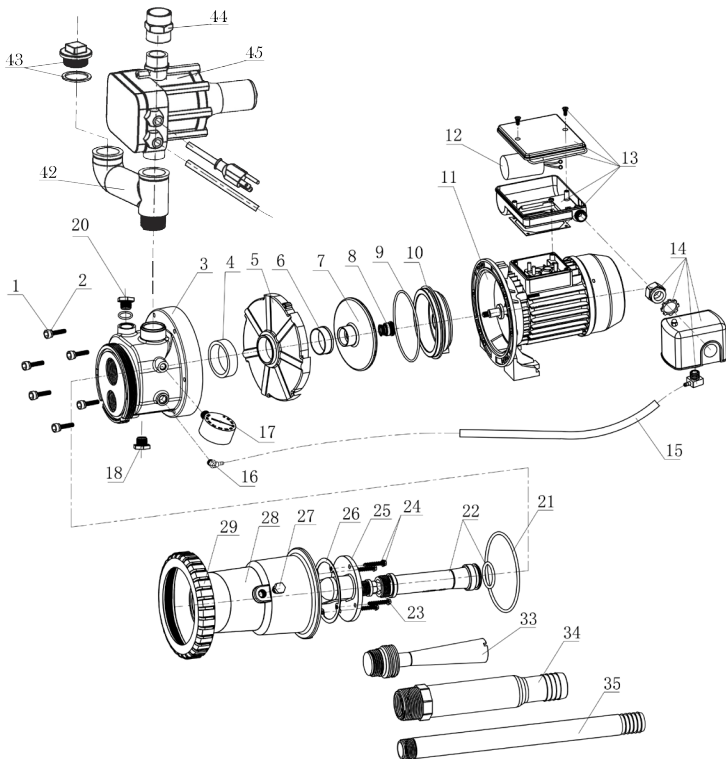

# REPAIR PARTS

REF ITEM	DESCRIPTION	REF ITEM	DESCRIPTION		
1	510121	Pump body screw	18	510135	Drain plug
2	510122	Flat washer	20	510137	Priming plug
3	510123	Pump body	21	510138	O Ring
4	510124	Rubber ring	22	510139	Shallow well venturi#63
5	510125	Diffuser	23	510140	Nozzle#17
6	510126	Shaft sleeve	24	510141	Screw
7	510127	Impeller	25	510142	Inner ejector body
8	510128	Mechanical seal	26	510143	Gasket
9	510129	O ring	27	510144	Plug
10	510130	Seal plate	28	510145	Ejector body
11	510131	Motor	29	510146	Shallow well ejector collar
12	510132	Capacitor	33	510150	Deep well venturi#2
13	510133	Connection box	34	510151	Outlet venturi tube#32
14	750957S	Pressure switch kit	35	510152	Inlet tube connector
15	750748	Tube	42	506375	SS Priming tube
16	510134	Elbow fitting	43	506377	Priming plug & washer
17	750769	Pressure gauge	44	506376	Discharge fitting
			45	600600GP	Fluomac

Repair parts may be ordered your authorized point of sale of from  
**BURCAM PUMPS**