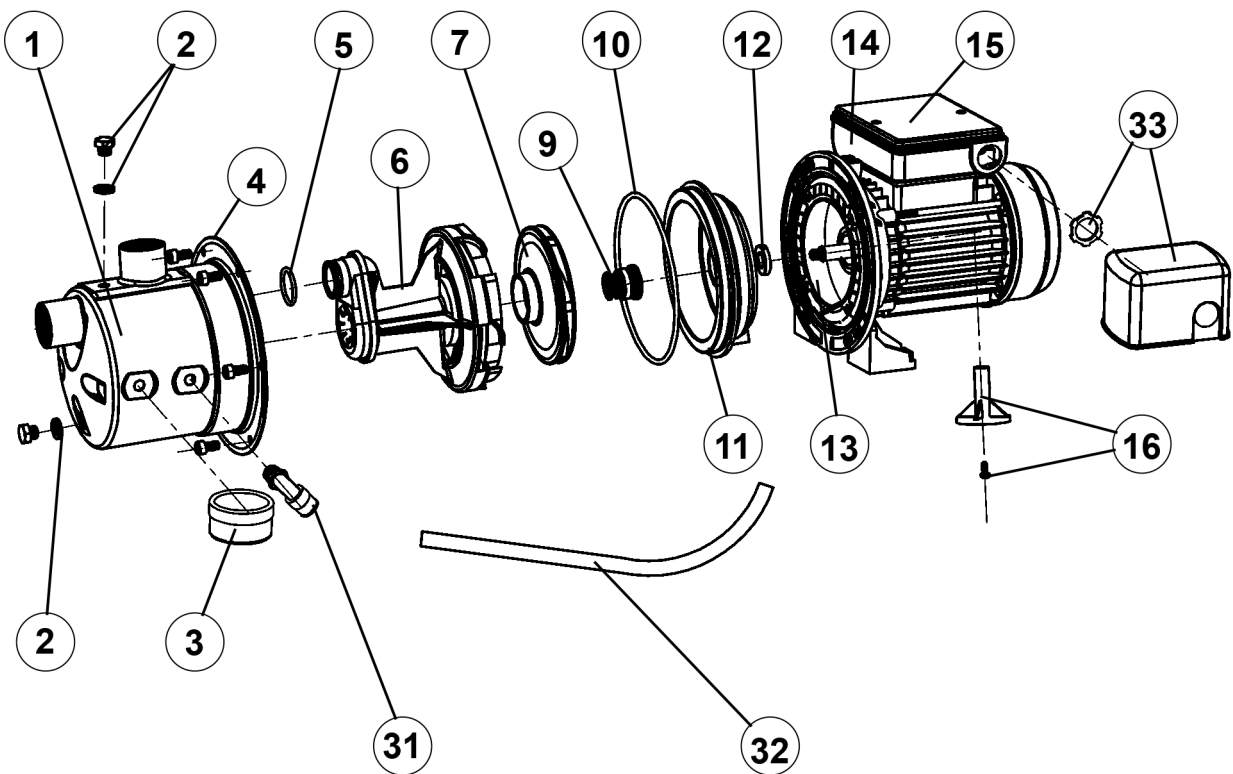

REPAIR PARTS

REF ITEM	DESCRIPTION	REF ITEM	DESCRIPTION
1	510000 Pump body	11	510010 Seal plate
2	510001 Priming / drainage plugs (2)	12	510011 Water slinger
3	510002 Pressure gauge	13	510012 Motor
4	510003 Pump body screw (6)	14	510013 Capacitor
5	510004 Venturi O - Ring	15	510014 Junction box cover
6	510005 Venturi / Diffuser	16	510015 Motor foot
7	510006 Impeller	31	510016 Tube fitting
9	510008 Mechanical seal	32	510017 Tube
10	510009 Seal plate O-Ring	33	510018 Pressure switch

506538SS 2009

Repair parts may be ordered from your authorized point of sale or from BURCAM PUMPS