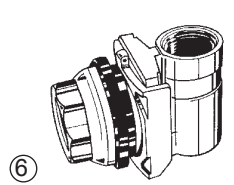

REF.	DESCRIPTION
1 125327	Control box for motor 125227
1 125328	Control box for motor 125228
1 125329	Control box for motor 125229
1 125335	Control box for motor 125235
1 125345	Control box for motor 125245
2 150147S	L.O.P. 30/50 Pressure switch
2 150159S	L.O.P. 20/40 Pressure switch
3 150152	Splicing kit 3 tubes
3 150143	Splicing kit 4 tubes

REF.	DESCRIPTION
4 125425	48" Electrical submersible cable 14-4
4 125430	100" Electrical submersible cable 14-4
4 150192ST	Electrical submersible cable 14-4
5 650652	Short bronze tank Tee 1" NPT
5 650651	10" long bronze tank Tee 1" NPT
5 650662	10" long bronze Tee 1" NPT with union
6 150155	1" bronze pitless adaptor
6 150176	1 1/4" bronze pitless adaptor
6 150177	2" bronze pitless adaptor

Repair parts may be ordered from your authorized point of sale or from

BUR-CAM PUMPS